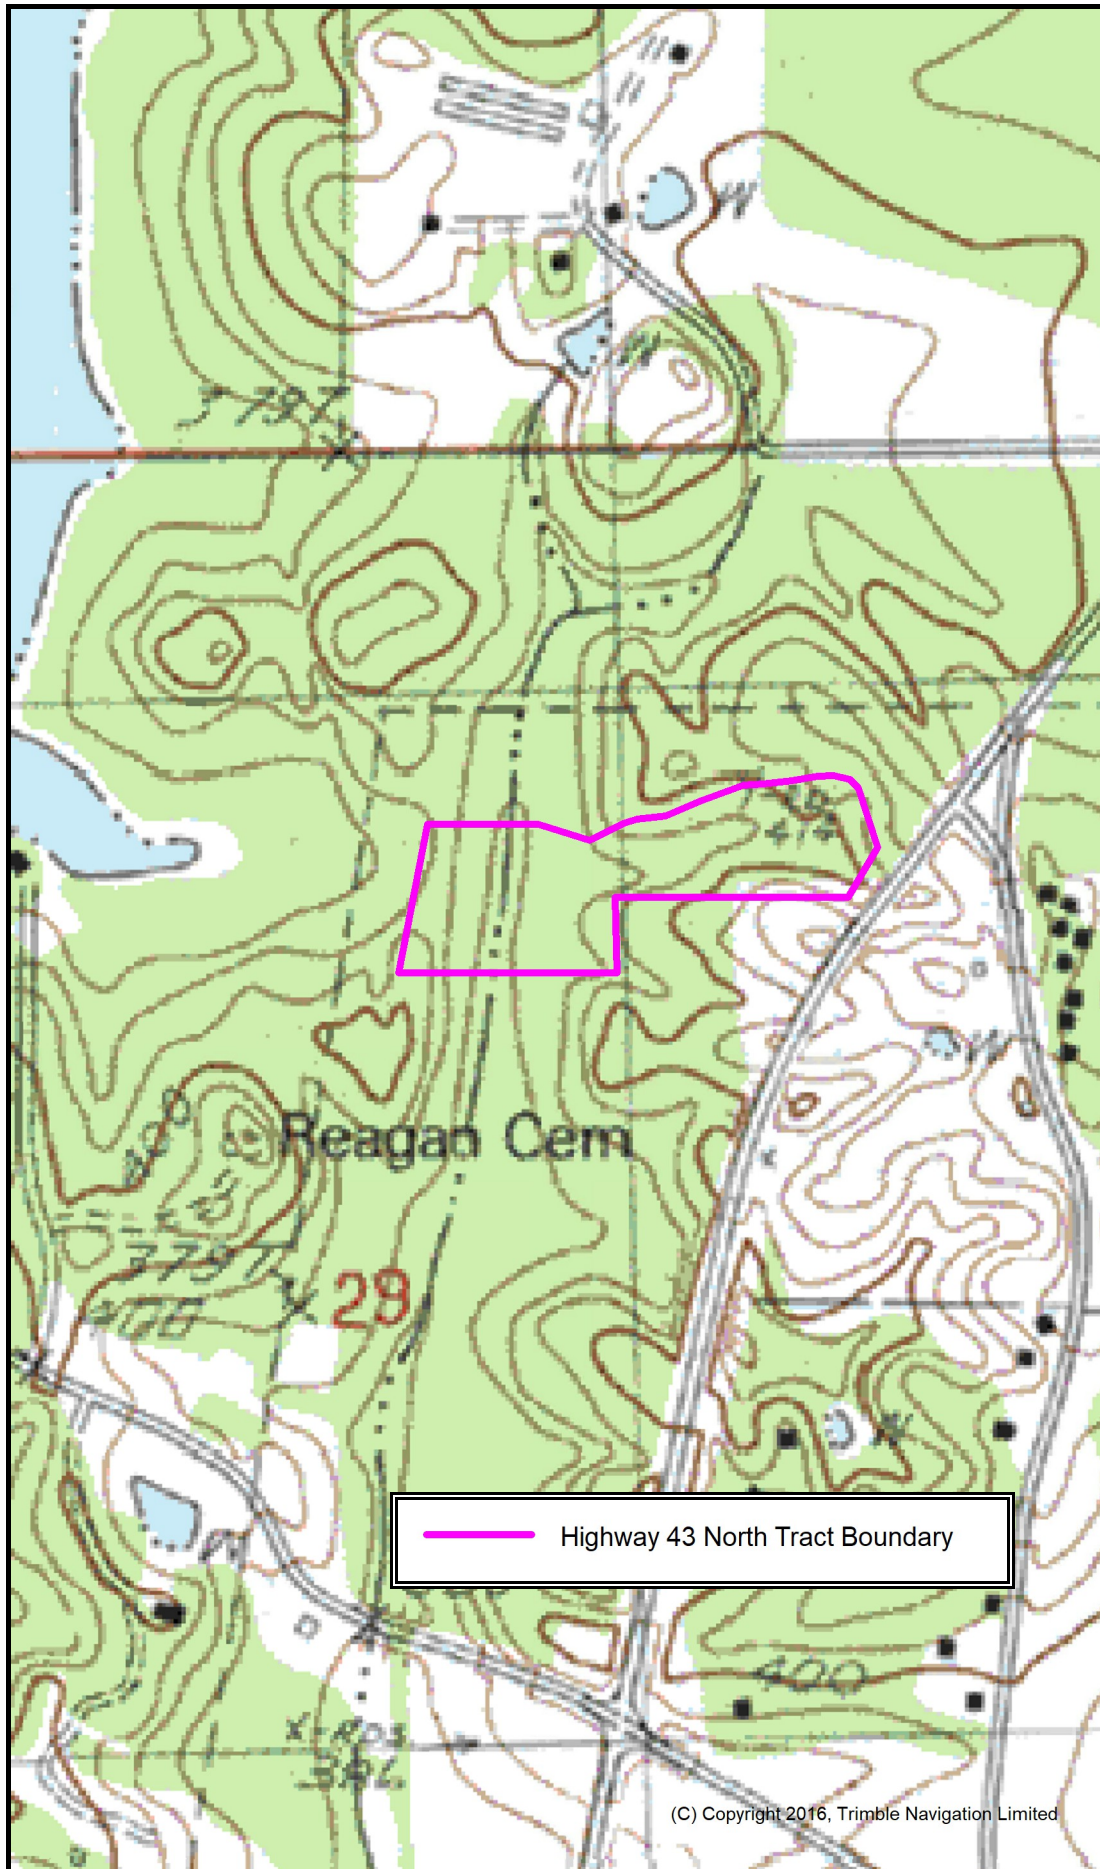

Highway 43 North Tract

12.71 +/- Acres
Pt. of Section 29, T6N, R5E,
Rankin County, Mississippi

— Highway 43 North Tract Boundary

(C) Copyright 2016, Trimble Navigation Limited

Sirmon Forestry & Real Estate, LLC
Greg Sirmon
MS Licensed Real Estate Broker,
B-15090
PO Box 1033
Pelahatchie, Mississippi 39145