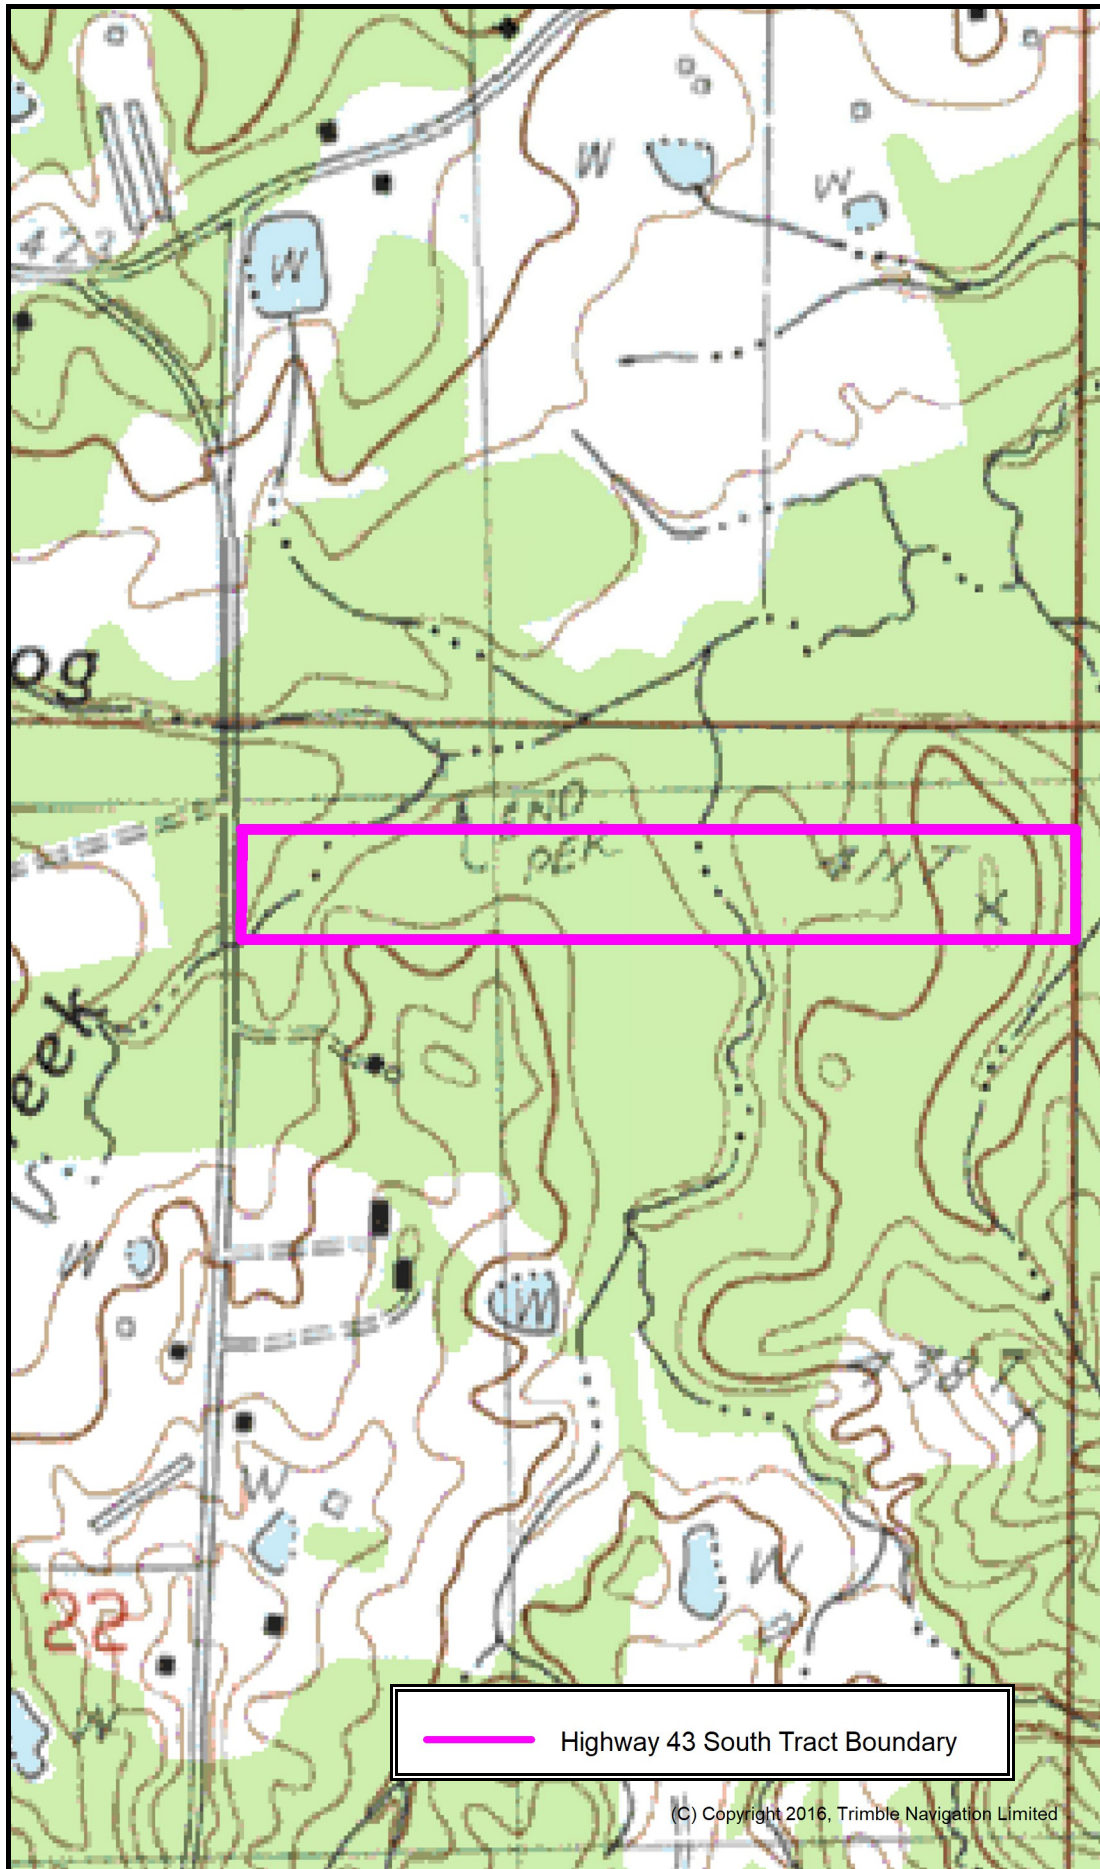

# Highway 43 South Tract

19.7 +/- Acres  
Pt. of Section 22, T5N, R5E,  
Rankin County, Mississippi

— Highway 43 South Tract Boundary

(C) Copyright 2016, Trimble Navigation Limited

Sirmon Forestry & Real Estate, LLC  
Greg Sirmon  
MS Licensed Real Estate Broker,  
B-15090  
PO Box 1033  
Pelahatchie, Mississippi 39145