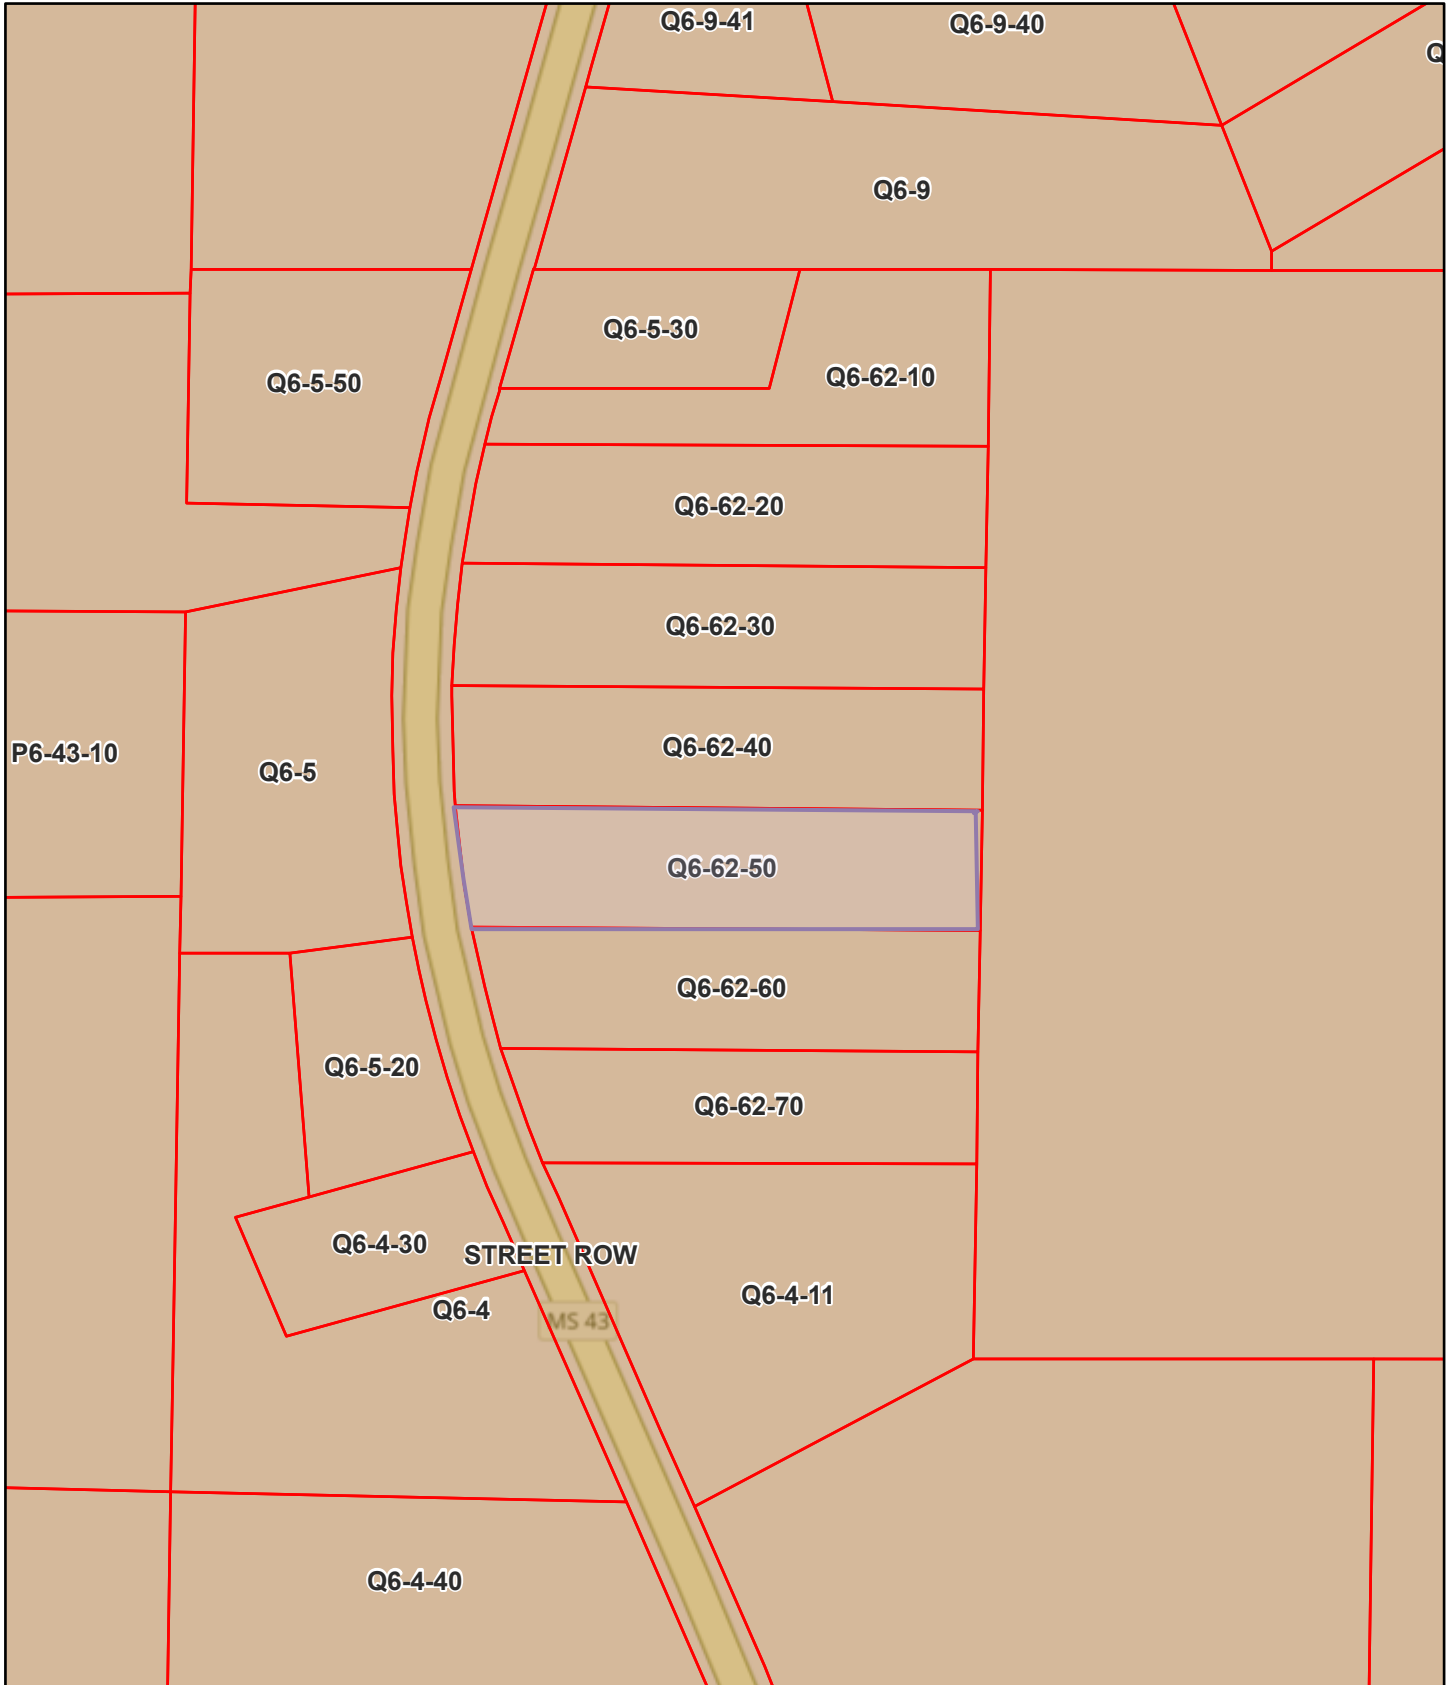

# Antioch Farms, Lot 5-Highway 43S / School Zone

7/13/2023, 9:28:39 AM

 Parcels

School Attendance Zones

 Puckett Attendance Center

© OpenStreetMap (and) contributors, CC-BY-SA