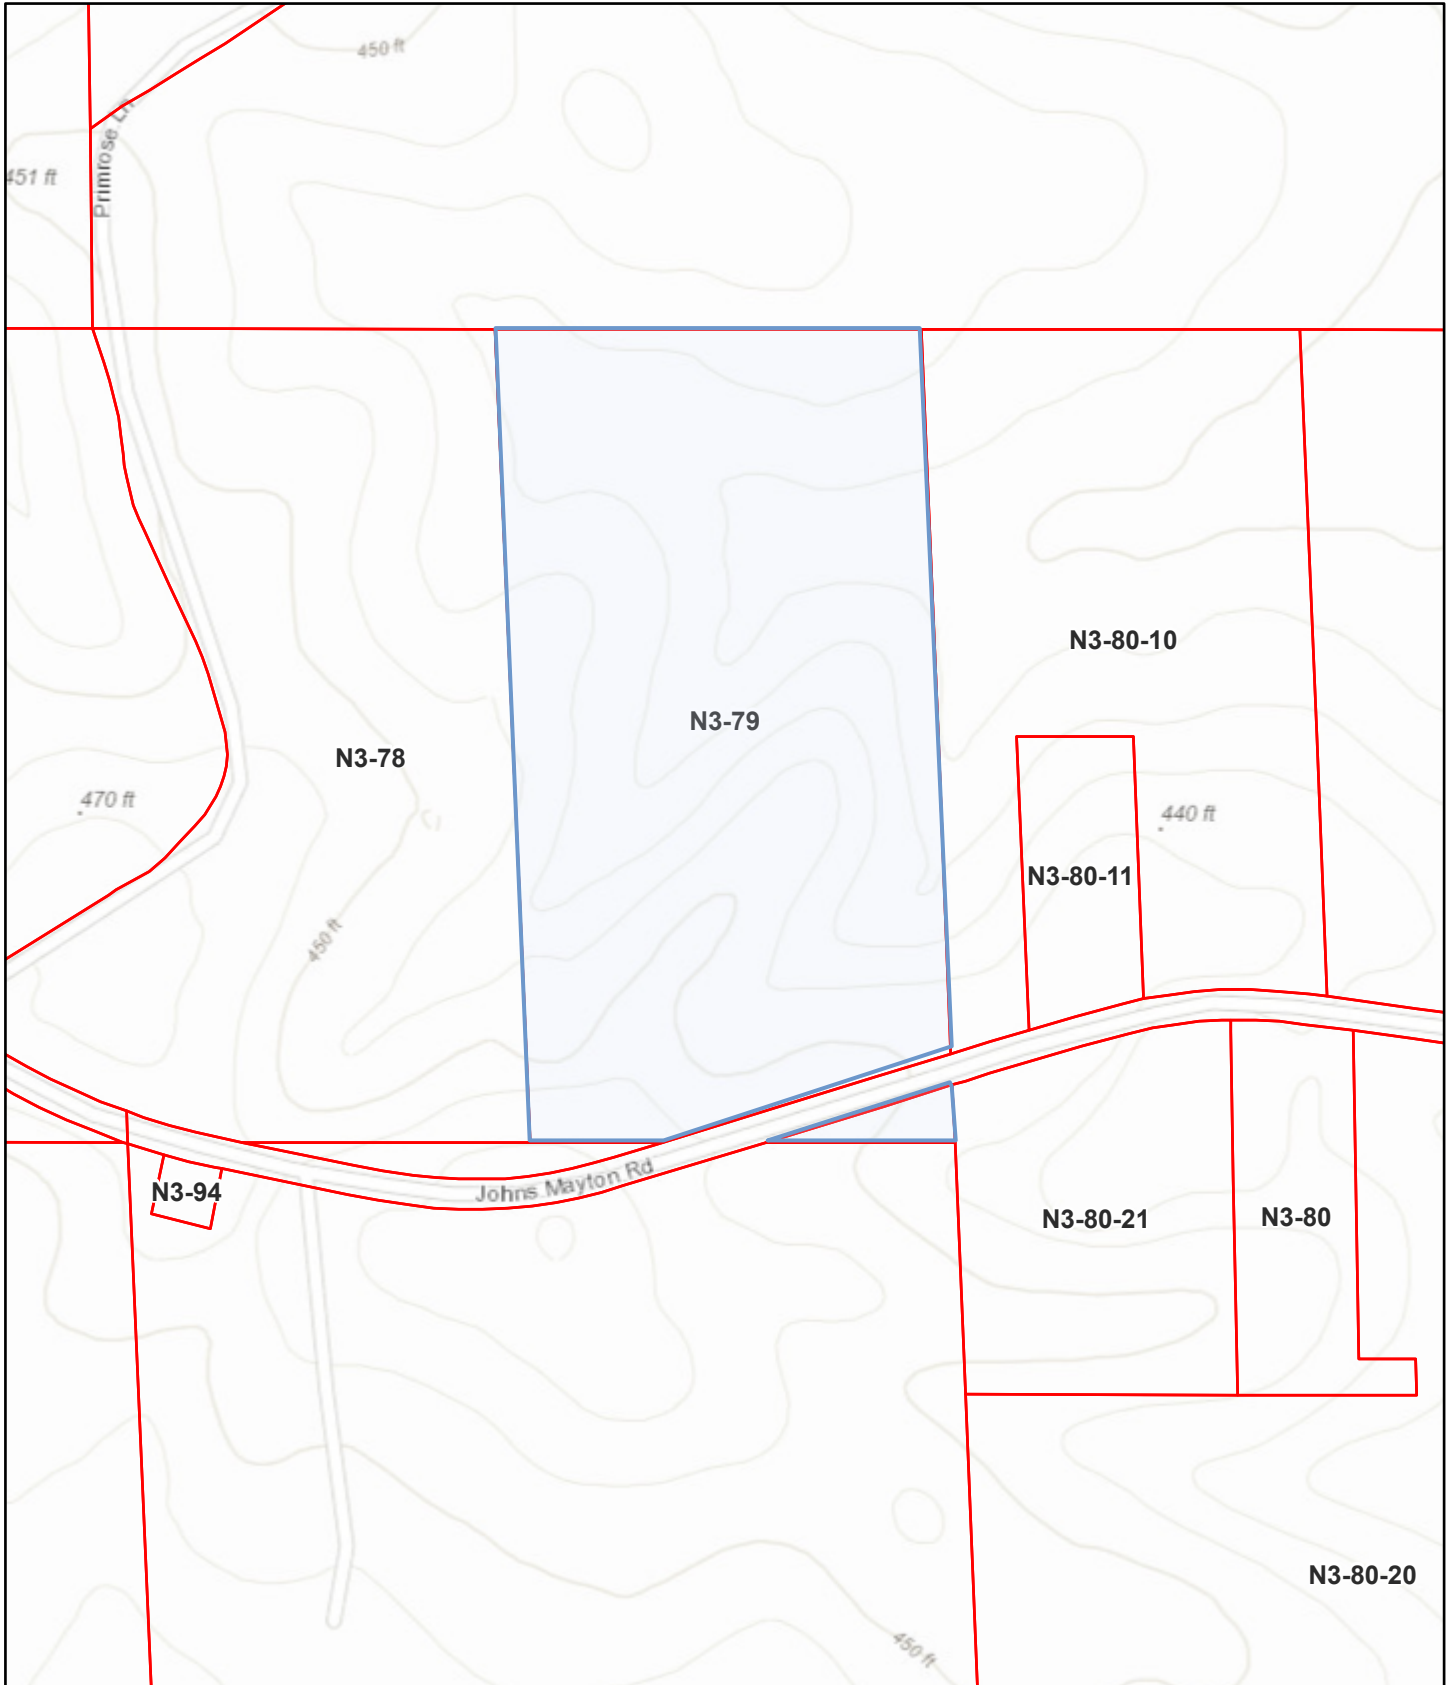

Johns-Mayton Road Tract - 21.33 Acres +/- Rankin County

4/19/2023, 11:46:11 AM

 Parcels

Esri, HERE, Garmin, INCREMENT P, USGS, EPA, USDA