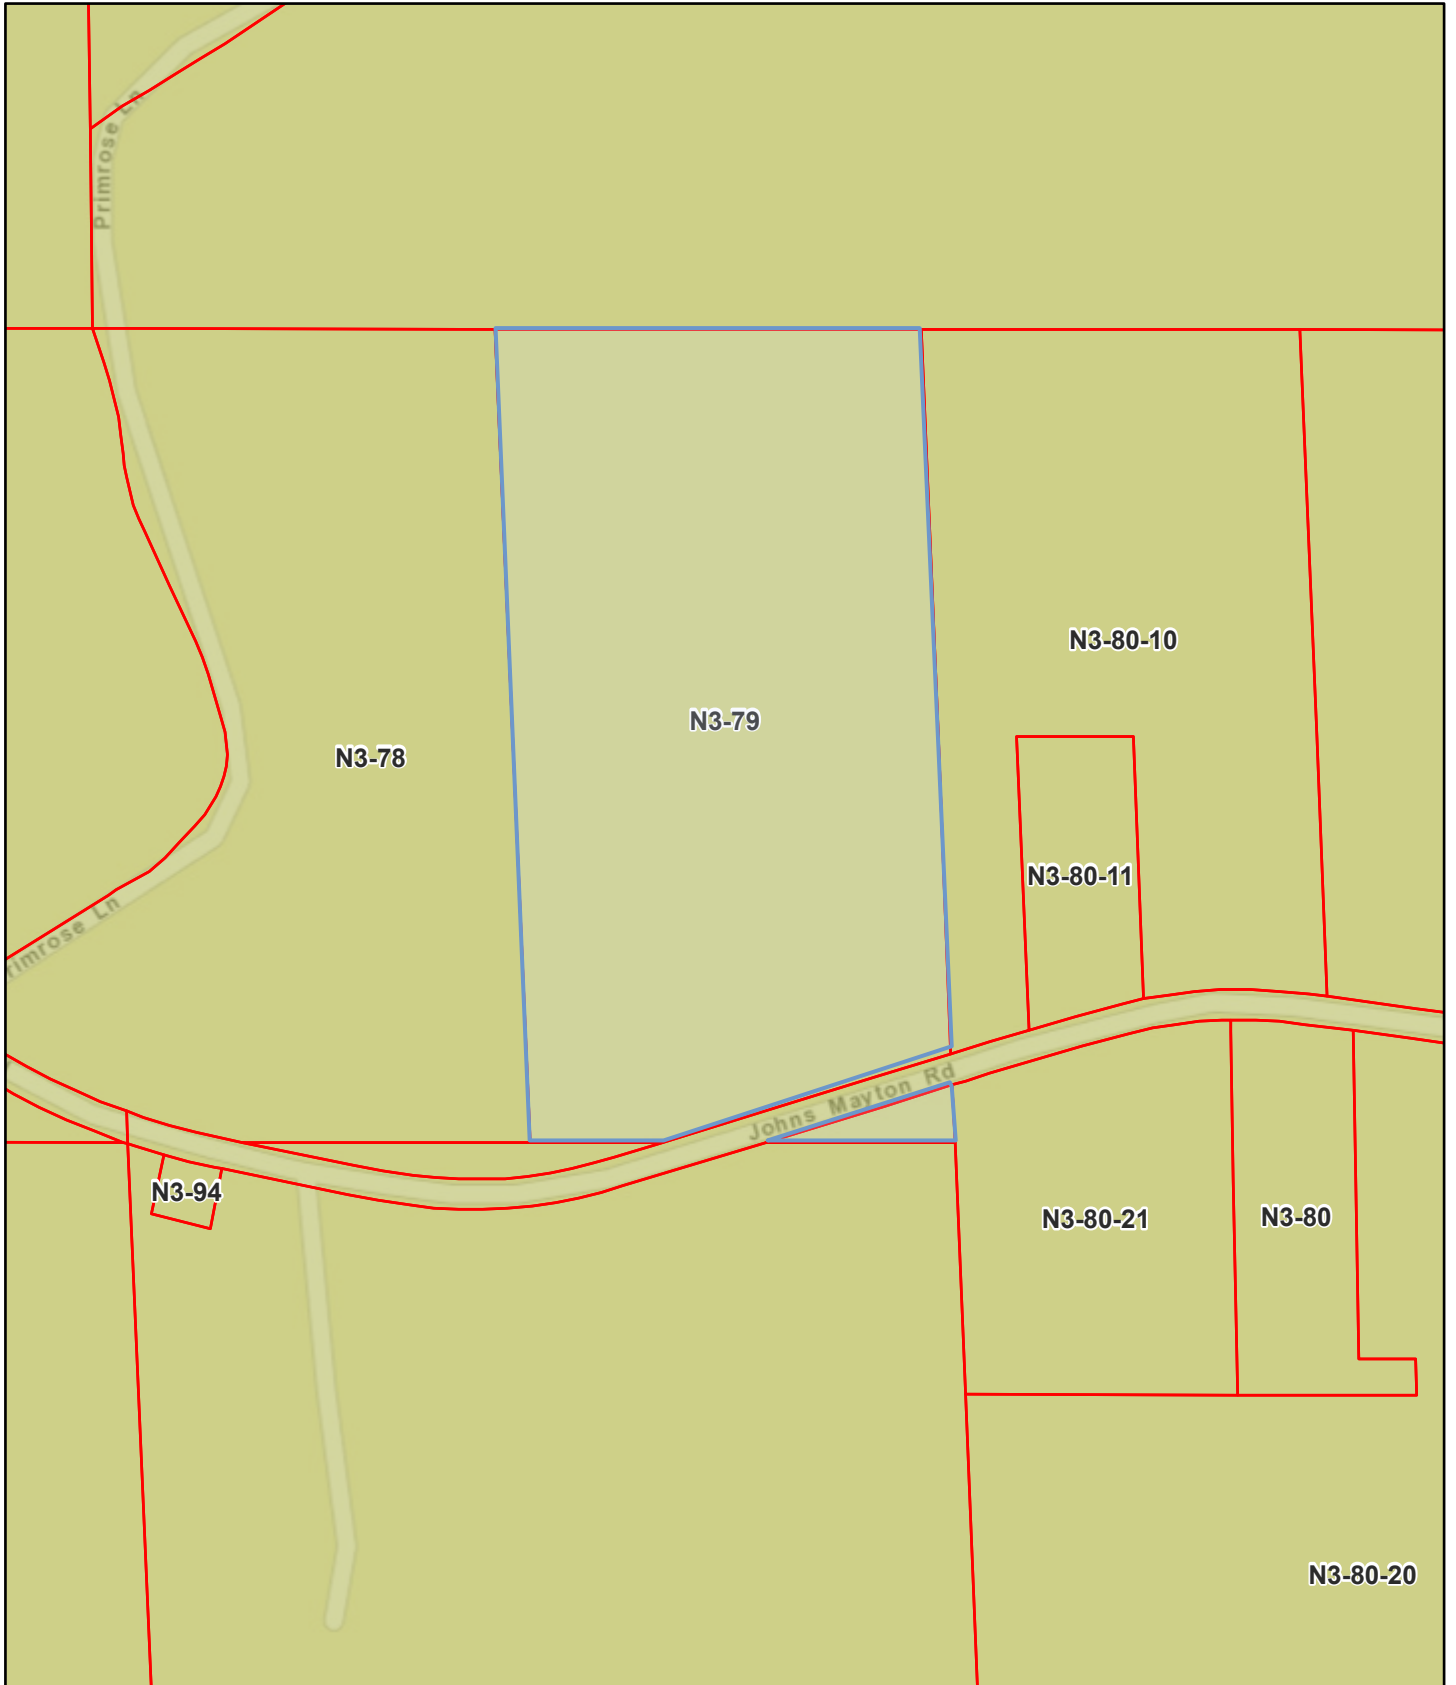

Johns Mayton Road Tract 21.33 Acres +/- Rankin County, MS

4/19/2023, 11:50:37 AM

 Parcels

Water Service Areas

 Southeast Rankin Water Assn., Inc.

Esri, HERE, Garmin, INCREMENT P, NGA, USGS