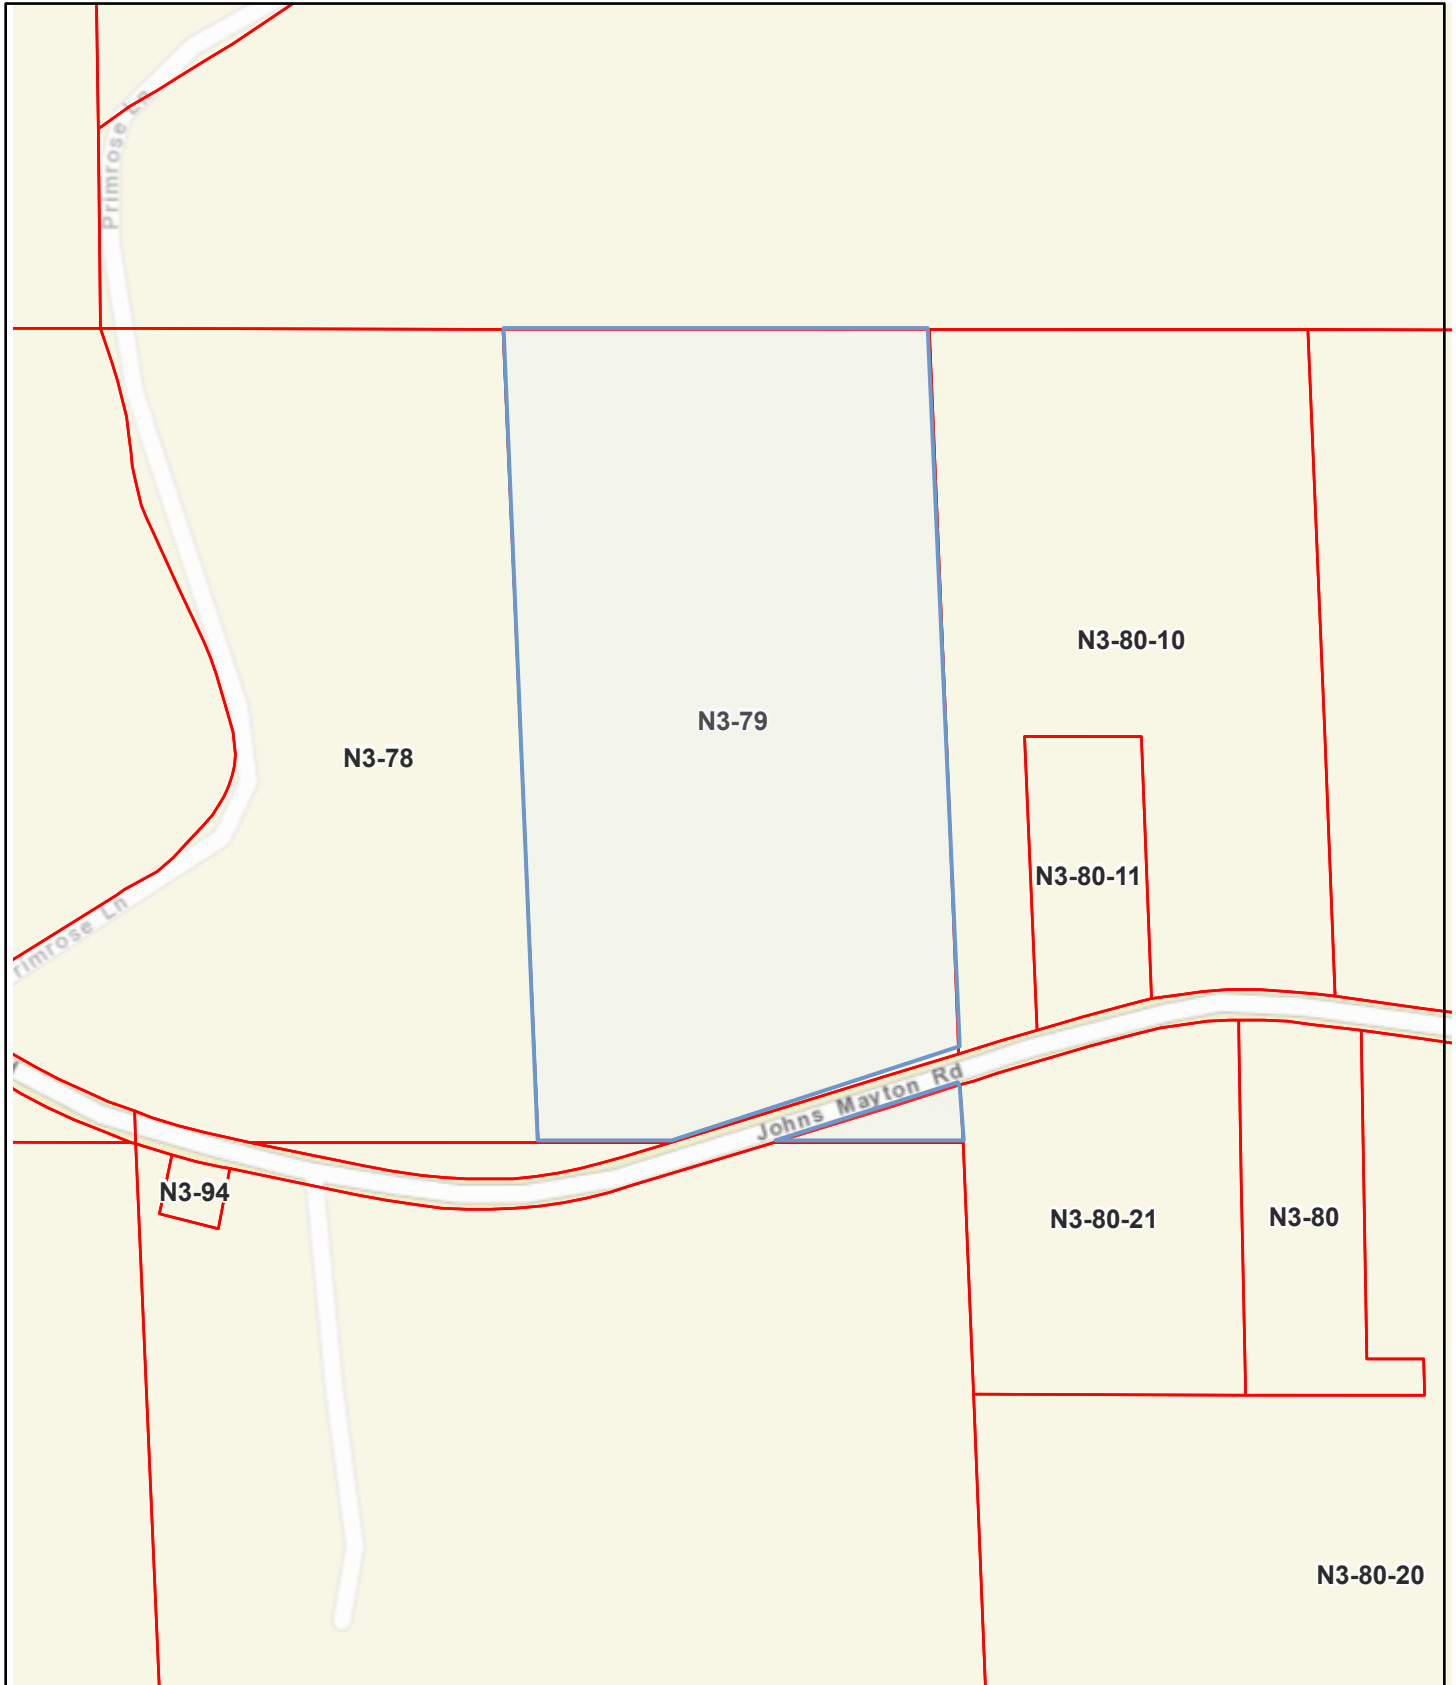

Johns Mayton Road Tract - 21.33 Acres +/- Rankin County, MS

4/19/2023, 11:41:22 AM

 Parcels

Zoning

 A-2 (Agricultural Intensive)

Esri, HERE, Garmin, INCREMENT P, NGA, USGS